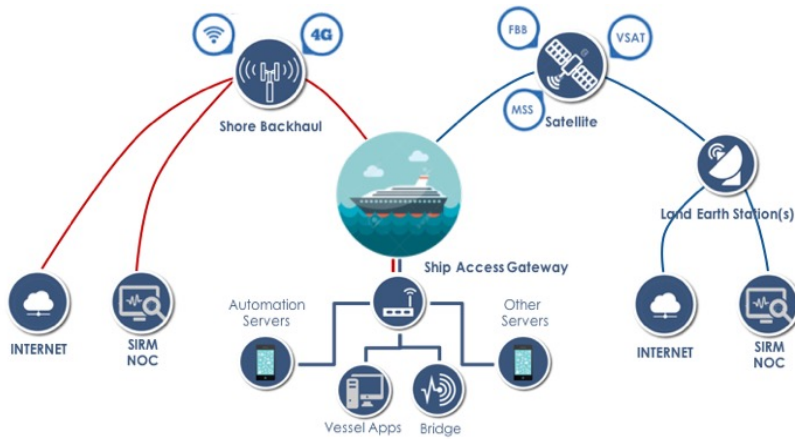

### Monitor

Use real time data to allow remote diagnosis, and verification of the ship's operations.

SIRM, with the FleetOnCloud™ platform, is an enabler for the digital transformation of fleet management operations, using a flexible approach based on the latest IT/IoT technologies

### Open & Interoperable

Data integration from external sources such as Weather data, on board automation servers and IT systems

### Vendor Independent

Based on standard protocols, the platform is able to integrate the majority of the equipment available on board

### Cloud based

Fully cloud-based solution to minimize initial investment and startup time for fleet control projects

FleetOnCloud™ is based on a well established managed VSAT communication architecture provided by the FleetOnCloud Connect multi-channel communication gateway. The flexibility of the system allows services to be made available with any existing communication architectures, even if not provided by SIRM, minimising the impact of the additional traffic on the efficiency of the communication channel