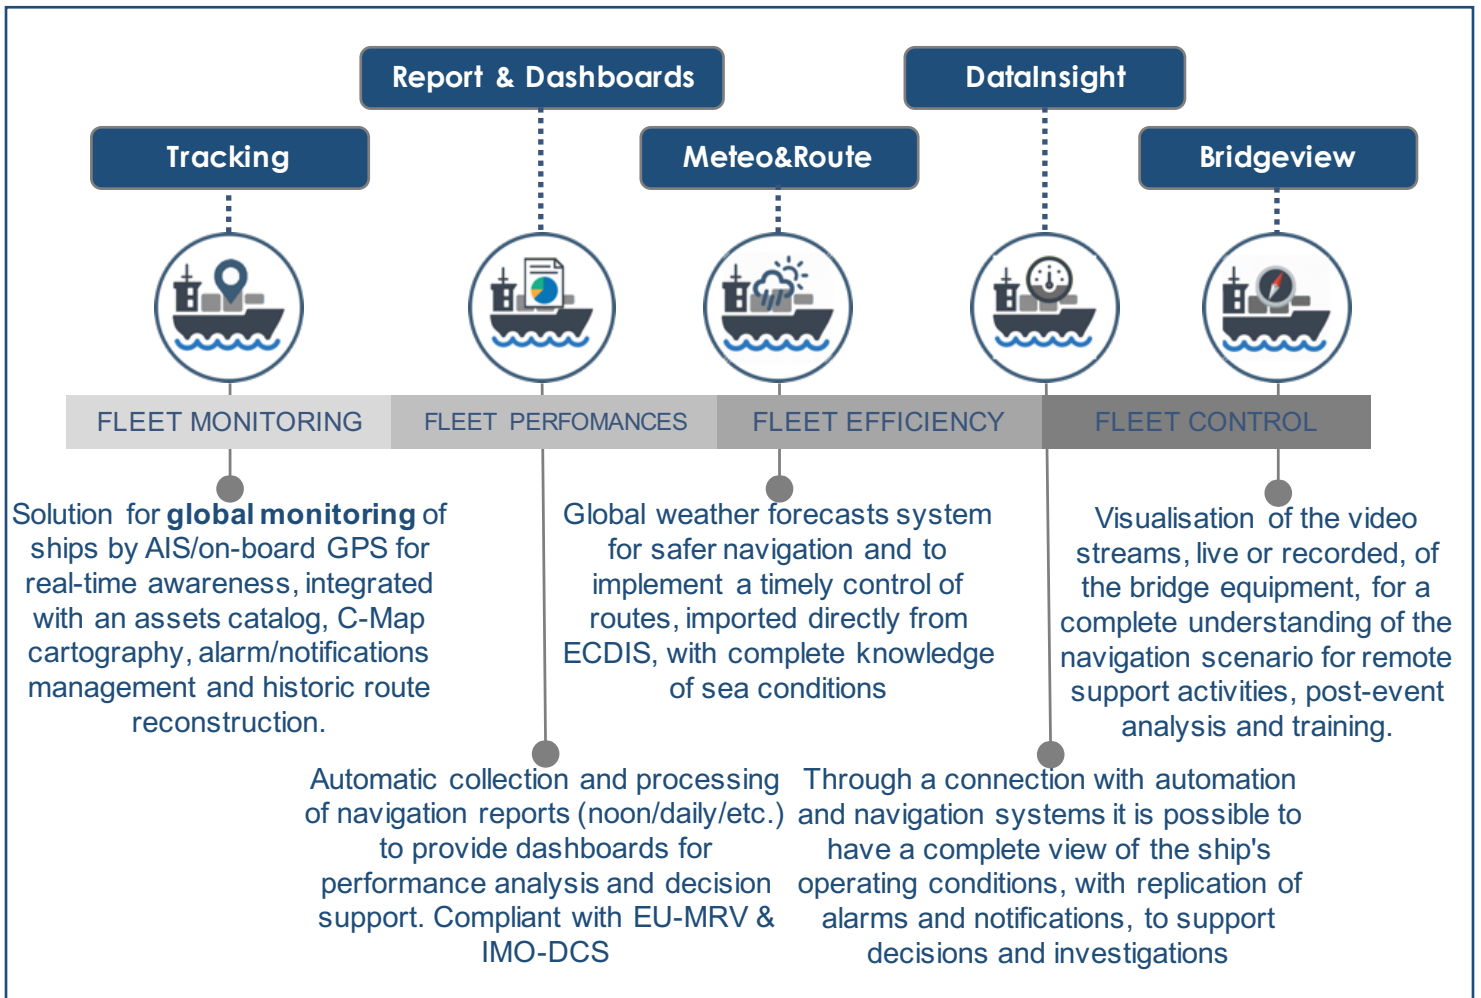

A secure cloud of services for digital transition of your fleet's daily operations, safely, efficiently and reliably.